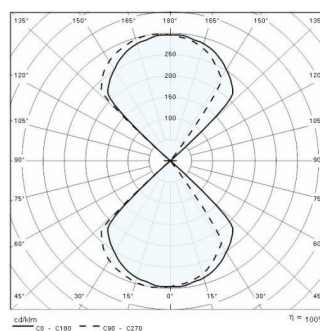

QUASAR 10 2WB

Part number	303360
Lampholder:	LED
Light Source:	LED
Wattage:	6 W
Finish:	GR-94 / Metallic grey / Textured
Insulation class:	I
Degree of protection:	IP44
IK-J-xxIP:	IK02 0.20J xx0
CRI:	80
Kelvin:	3000
Power factor:	COS ϕ \geq 0,9
Optic:	Grazing reflector
Lightsource lumen output:	300 lm
Luminaire lumen output:	192 lm
L:	L80
B:	B10
Lifetime:	50000 h
Ta MIN luminaire:	-10°
Ta MAX luminaire:	30°

Description

- Wall-mounted LED luminaire, comprising:
- Die-cast aluminium housing, powder-polyester coated ISO 9227
 - Integral clear flat glass diffuser
 - Foam polymer gasket
 - Stainless steel looking grains
 - Built-in driver
 - Photometric data measure according to UNI EN 13032-4 and IES LM-79-08

Photometric data

Technical drawings