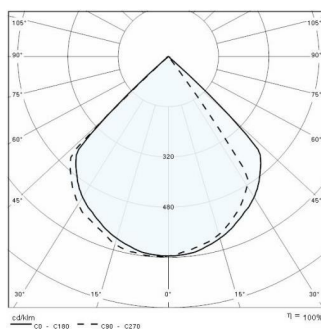

QUASAR 10 1WB

Part number	303354
Lampholder:	LED
Light Source:	LED
Wattage:	3,5 W
Finish:	GR-94 / Metallic grey / Textured
Insulation class:	I
Degree of protection:	IP44
IK-J-xxIP:	IK02 0.20J xx0
CRI:	80
Kelvin:	3000
Power factor:	COSφ ≥ 0,9
Optic:	Grazing reflector
Lightsource lumen output:	150 lm
Luminaire lumen output:	100 lm
L:	L80
B:	B10
Lifetime:	50000 h
Ta MIN luminaire:	-25°
Ta MAX luminaire:	35°
ULR:	0%

Description

- Wall-mounted LED luminaire, comprising:
- Die-cast aluminium housing, powder-polyester coated ISO 9227
 - Integral clear flat glass diffuser
 - Foam polymer gasket
 - Stainless steel looking grains
 - Built-in driver
 - Photometric data measure according to UNI EN 13032-4 and IES LM-79-08

Photometric data

Technical drawings