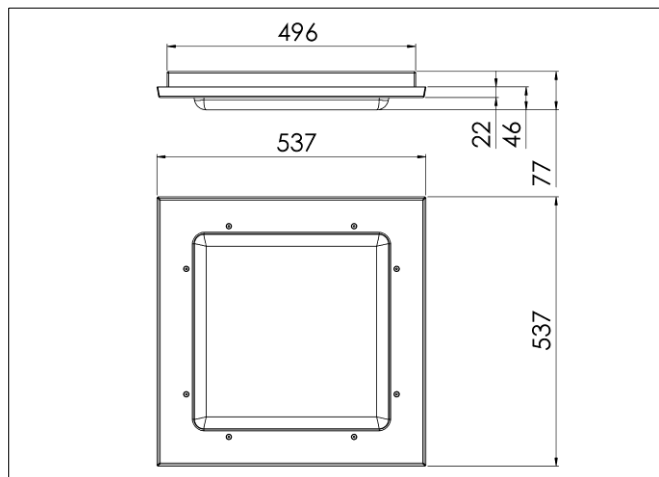

## Specifications

Housing material	Stainless steel
Surface finish	Powder coated
Cover material	Polycarbonate
LED type	Medium Power SMD LED
Lifetime fixture	30 years
Voltage	230 V
CRI	≥ 80
Dimmable	No
Future proof	Yes
Net efficiency	85 Lumen/Watt
Light output	2070 lm

## Dimensions