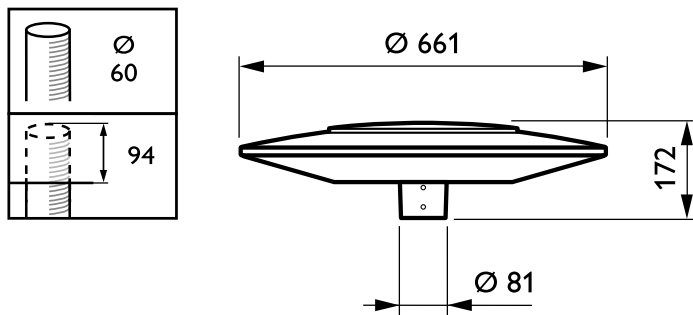

Application

- Urban streets
- Side and residential streets
- Pedestrian and cycle paths
- Squares and parks

Dimensional drawing

General Information	
Driver included	Yes
Light source replaceable	No
Number of gear units	1 unit
Service tag	Yes
Light Technical	
Optical cover/lens type	Polycarbonate bowl/cover structured
Standard tilt angle side entry	-
Standard tilt angle posttop	0°
Upward light output ratio	0.03
Approval and Application	
CE mark	Yes
Flammability mark	-
Mech. impact protection code	IK10
Surge Protection (Common/Differential)	Philips standard surge protection level