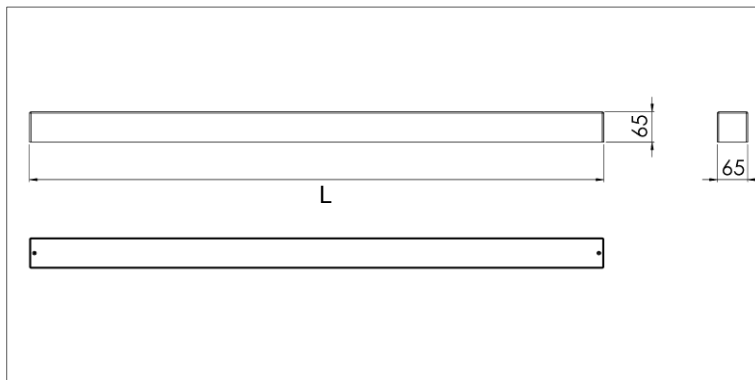

### Specifications

Housing material	Stainless steel
Surface finish	Powder coat in color of choice
Cover material	Acrylic
LED type	Samsung LM561C, S6
Lifetime LED	100.000 hours (L90B10)
Lifetime fixture	30 years
Voltage	230 V
CRI	≥ 80
Dimmable	None   DALI   1-10V
Future proof	Yes
Efficiency	180 Lumen/Watt

**i** These specifications can be customized on request, please contact us for more information

Type	PSL3	PSL6	PSL9	PSL12	PSL15	PSL18
Max. light output	720 lm	1.440 lm	2.160 lm	2.880 lm	3.600 lm	4.320 lm
Length (L)	325 mm	625 mm	925 mm	1225 mm	1525 mm	1825 mm

### Dimensions