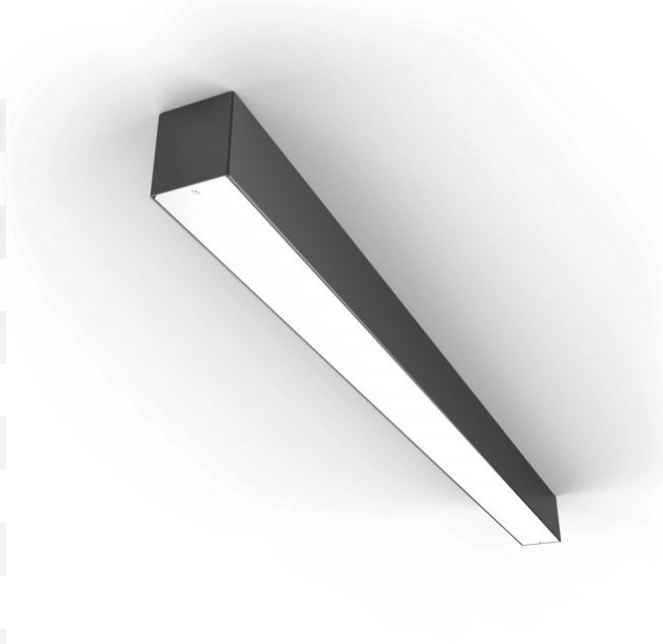

### Specifications

Housing material	Stainless steel
Surface finish	Powder coat in color of choice
Cover material	Acrylic
LED type	Samsung LM561C, S6
Lifetime LED	100.000 hours (L90B10)
Lifetime fixture	30 years
Voltage	230 V
CRI	≥ 80
Dimmable	None   DALI   1-10V
Future proof	Yes
Efficiency	180 Lumen/Watt

**i** These specifications can be customized on request, please contact us for more information

Type	PSL3	PSL6	PSL9	PSL12	PSL15	PSL18
Max. light output	720 lm	1.440 lm	2.160 lm	2.880 lm	3.600 lm	4.320 lm
Length (L)	325 mm	625 mm	925 mm	1225 mm	1525 mm	1825 mm

### Dimensions