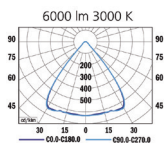

ELP.83
Extra breed stralend