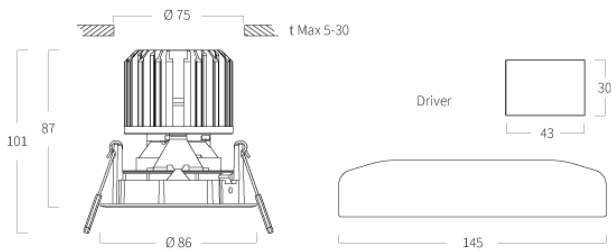

Art.no. 69005

A small recessed downlight with two light distributions and one colour temperature, with an IP44 rating. Provides an elegant general lighting solution for corridors or communal areas.

Installation Recessed mounting in suspended ceilings. Unventilated or ventilated ceilings. Stable assembly springs included. An assembly plate must be used when mounting on soft tile ceilings. The ballast box is separate for flexible installation. Do not cover with insulation. For detailed information, see the installation instructions.

Connection Connection takes place in the separately supplied LED ballast. Luminaire housing supplied with interconnecting cable.

Design Heat sink in black-painted aluminium and visible aluminium edge ring in a white (RAL 9016) or black (RAL 9005) finish.

Louvre Optical lens with wide light distribution.

Miscellaneous IP 44 under a suspended ceiling, IP 20 above a suspended ceiling. Luminaire body Class III. For loads in the suspended ceiling system, follow the selected suspended ceiling supplier's recommendation.

Stelo 75 Fixed

Wide Beam, On/off, Round

DESIGN

Colour White/white **Weight, kg** 0.3
Height, mm 100 **Diameter, mm** 86

TECHNICAL DATA

Protective class 1 **IP rating** 44
IP rating (above suspended ceilings) 20 **Min. ambient temperature, °C** -20
Max. ambient temperature, °C 25 **Light control** On/off
Brand of driver Osram