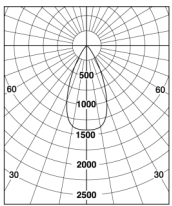

Art.no. 69005

A small recessed downlight with two light distributions and one colour temperature, with an IP44 rating. Provides an elegant general lighting solution for corridors or communal areas.

Installation Recessed mounting in suspended ceilings. Unventilated or ventilated ceilings. Stable assembly springs included. An assembly plate must be used when mounting on soft tile ceilings. The ballast box is separate for flexible installation. Do not cover with insulation. For detailed information, see the installation instructions.

Connection Connection takes place in the separately supplied LED ballast. Luminaire housing supplied with interconnecting cable.

Design Heat sink in black-painted aluminium and visible aluminium edge ring in a white (RAL 9016) or black (RAL 9005) finish.

Louvre Optical lens with wide light distribution.

Miscellaneous IP 44 under a suspended ceiling, IP 20 above a suspended ceiling. Luminaire body Class III. For loads in the suspended ceiling system, follow the selected suspended ceiling supplier's recommendation.

Stelo 75 Fixed

Wide Beam, On/off, Round

DESIGN

Colour White/white **Weight, kg** 0.3
Height, mm 100 **Diameter, mm** 86

TECHNICAL DATA

Protective class 1 **IP rating** 44
IP rating (above suspended ceilings) 20 **Min. ambient temperature, °C** -20
Max. ambient temperature, °C 25 **Light control** On/off
Brand of driver Osram

ELECTRICAL DATA

Effect, W 10 **Power factor, 100 %** 0.87
THD, % 10

LIGHTING DATA

Light distribution Wide Beam **Lumen output** 783
lm/W 80 **Lumen maintenance L90 B50, h** 100 000
Lumen maintenance 35 000 h L96 **Lumen maintenance 50 000 h** L95
Lumen maintenance 75 000 h L94 **Lumen maintenance 100 000 h** L93
Lumen maintenance at 50 000 h 0.95 **LED driver, h/max failure %** 50 000 /10
CRI 90 **CCT, K** 3000
Beam angle, ° 49